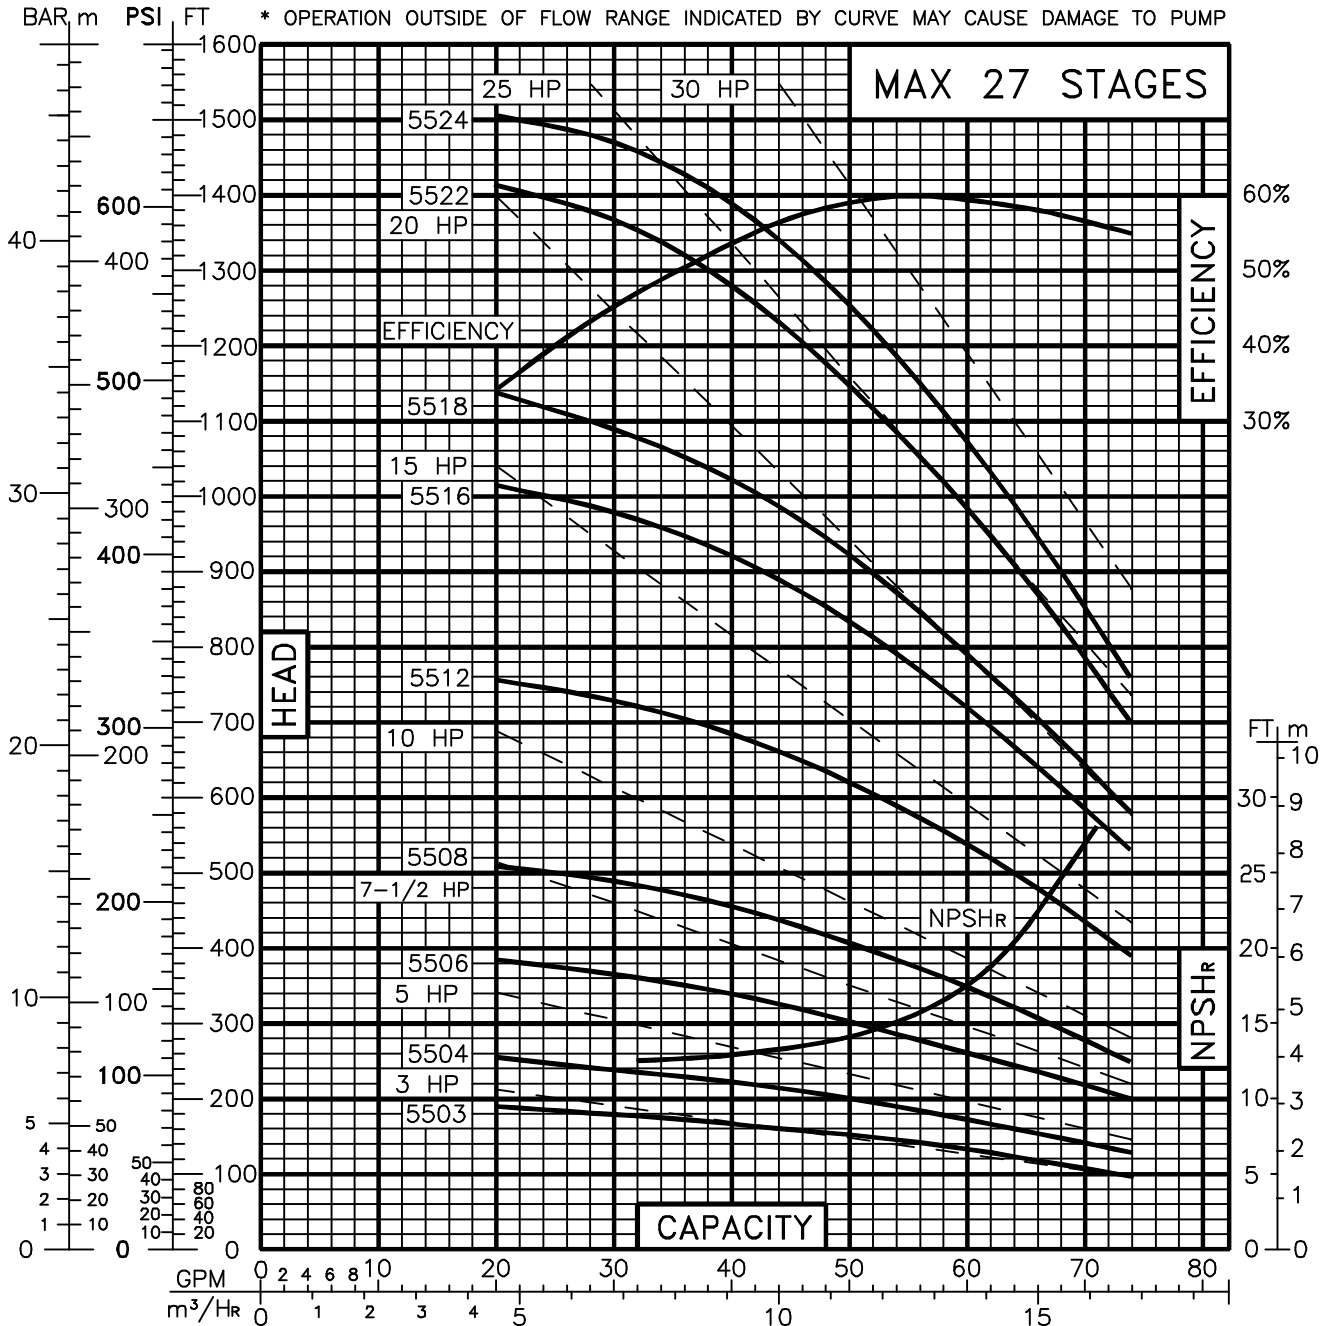

TONKAFLO® Pumps

SERIES 5500

NORYL STAGED PUMP PERFORMANCE CURVES – 3500 RPM

CUSTOMER _____

60 Hz

MODEL _____

OSMONICS

HP CURVES INCLUDE BEARING FRAME