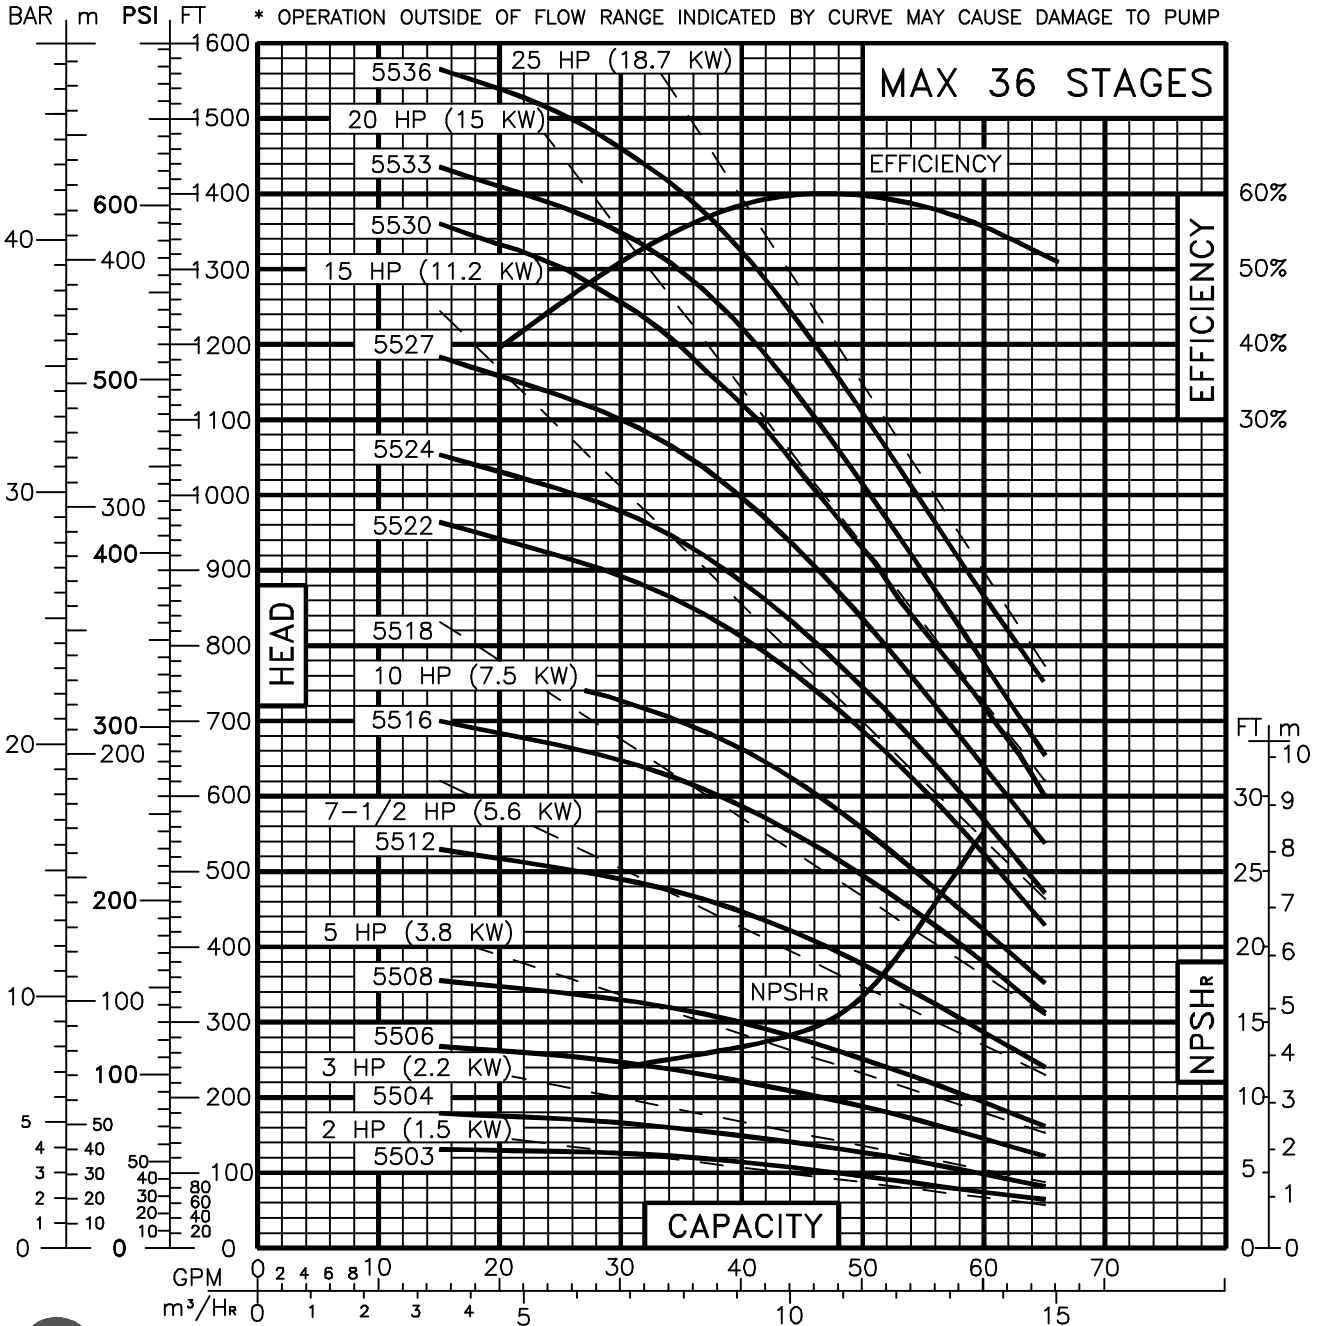

TONKAFLO® Pumps

SERIES 5500

NORYL STAGED PUMP PERFORMANCE CURVES – 2900 RPM

CUSTOMER _____

50 Hz

MODEL _____

OSMONICS

HP CURVES INCLUDE BEARING FRAME